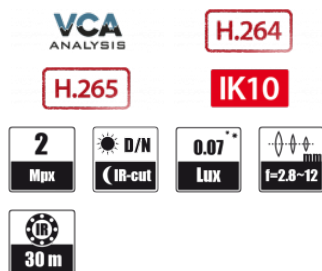

FUNCTIONS

SOFTWARE

KEY FEATURES

- •Resolution: 2 MPX
- •D/N function - IR cut filter
- •Lens: motor-zoom, auto-focus function, f=2.8 ~ 12 mm/F1.4
- •Video content analysis
- •microSD card support
- •WDR with double scan sensor
- •Min. Illumination from 0.07 lx (0 lx, IR on)
- •IR LED, range up to 30 m