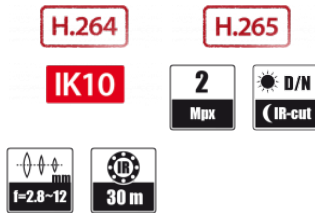

FUNCTIONS

COMPATIBILITY

KEY FEATURES

- •Resolution: 2 MPX
- •D/N function - IR cut filter
- •Lens: varifocal, f=2.8 ~ 12 mm/F1.4
- •Min. Illumination from 0.009 lx (0 lx, IR on)
- •IR LED, range up to 30 m