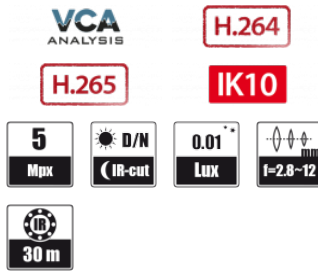

FUNCTIONS

COMPATIBILITY

KEY FEATURES

- •Resolution: 5 MPx
- •D/N function - IR cut filter
- •Lens: varifocal, f=2.8 ~ 12 mm/F1.4
- •Video content analysis
- •WDR with double scan sensor
- •Min. Illumination: 0.01 lx (0 lx, IR on)
- •IR LED, range up to 30 m