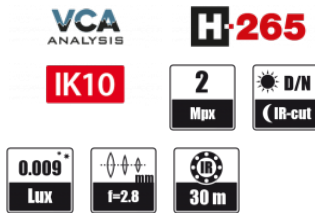

FUNCTIONS

KEY FEATURES

- •Resolution: 2 MPX
- •Lens: fixed focal, f=2.8 mm/F1.6
- •MicroSD card support
- •D/N function - IR cut filter
- •Video content analysis
- •microSD card support
- •Min. Illumination from 0.009 lx (0 lx, IR on)
- •IR LED, range up to 30 m