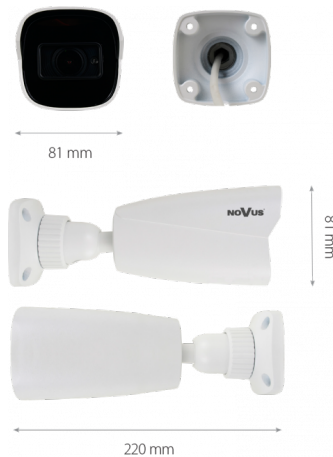

## DIMENSIONS

Image	
Image Sensor	2 MPX CMOS sensor 1/2.8" SmartSens
Number of Effective Pixels	1920 (H) x 1080 (V)
Min. Illumination	0.004 lx/F1.4 - color mode, 0 lx (IR on) - B/W mode
Electronic Shutter	auto: 1/2 s ~ 1/100000 s
Digital Slow Shutter (DSS)	up to 1/2 s
Wide Dynamic Range (WDR)	yes
Digital Noise Reduction (DNR)	3D
Defog Function (F-DNR)	yes
Highlight Compensation (HLC)	yes
Back Light Compensation (BLC)	yes
Reduction of image flicker (Antiflicker)	yes
Lens	
Lens Type	varifocal, f=2.8 ~ 12 mm/F1.4
Day/Night	
Switching Type	mechanical IR cut filter
Switching Mode	auto, manual, time
Switching Level Adjustment	yes
Switching Delay	2 ~ 120 s
Switching Schedule	yes
Visible Light Sensor	yes
Network	
Stream Resolution	1920 x 1080 (Full HD), 1280 x 720 (HD), 640 x 480 (VGA), 480 x 240, 320 x 240 (QVGA)
Frame Rate	30 fps for 1920 x 1080 (Full HD) and lower resolutions
Multistreaming Mode	3 streams
Video/Audio Compression	H.264, H.265, MJPEG/G.711
Number of Simultaneous Connections	max. 3
Bandwidth	15 Mb/s in total
Network Protocols Support	HTTP, IPv4, IPv6, UDP, HTTPS, FTP, DHCP, DDNS, NTP, RTSP, UPnP, QoS, IEEE 802.1X, PPPoE, SMTP
ONVIF Protocol Support	Profile S/G
Camera Configuration	from Internet Explorer browser languages: Polish, English, Russian, and others
Compatible Software	NMS, N Control 6000
Mobile applications	SuperLive Plus (iPhone, Android)
Other functions	
Privacy Zones	4 video mask type: single color
Motion Detection	yes
Region of interest (ROI)	3
Video Content Analysis (VCA)	tamper, line cross, Scene Change, Video Blurred, intrusion detection
Image Processing	mirror effect, vertical flip, horizontal flip
Prealarm/Postalarm	-Up to 120 s
System Reaction to Alarm Events	e-mail, e-mail with attachment, saving file on FTP server, saving file on SD card
Restoring default settings	via web browser, using reset button, via NMS IPTool software
IR LED	
LED Number	2
Range	50 m
Interfaces	
Audio Input/Output	1 x Jack (3.5 mm)/-
Network Interface	1 x Ethernet - RJ-45 interface, 10/100 Mbit/s
Memory Card Slot	microSD - capacity up to 128GB
Installation parameters	
Dimensions (mm)	with bracket: 81 (W) x 81 (H) x 220 (L)
Weight	0.66 kg
Degree of Protection	IP 67 (details in the user's manual)
Enclosure	aluminium, white, fully cable managed wall mount bracket in-set included , IK10 impact rating
Power Supply	PoE, 12 VDC
Surge protection	TVS 4000 V
Power Consumption	3 W, 8 W (IR illuminator on)
Operating Temperature	-30°C ~ 60°C
Humidity	max. 95%, relative (non-condensing)