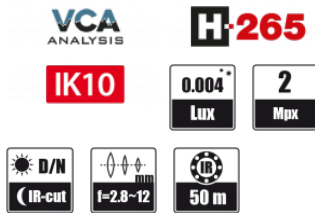

FUNCTIONS

KEY FEATURES

- •Resolution: 2 MPX
- •Lens: varifocal, f=2.8 ~ 12 mm/F1.4
- •MicroSD card support
- •D/N function - IR cut filter
- •Video content analysis
- •Min. Illumination from 0.004 lx (0 lx, IR on)
- •IR LED, range up to 50 m