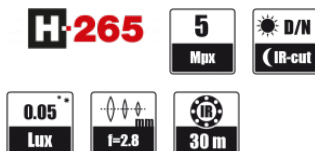

FUNCTIONS

KEY FEATURES

- Resolution: 5 MPX
- Lens: fixed focal, f=2.8 mm/F1.6
- support for Chrome, Firefox, Opera, Safari browsers
- D/N function - IR cut filter
- microSD card support
- Min. Illumination: 0.05 lx (0 lx, IR on)
- IR LED, range up to 30 m
- "Two way power" - when connected to a PoE switch, it allows to power the low power receiver from the camera's power socket