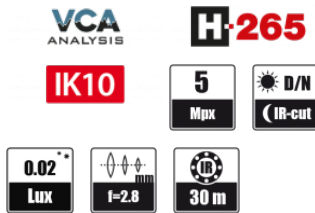

FUNCTIONS

KEY FEATURES

- •Resolution: 5 MPX
- •Lens: fixed focal, f=2.8 mm/F1.85
- •D/N function - IR cut filter
- •Video content analysis
- •microSD card support
- •Min. Illumination: 0.02 lx (0 lx, IR on)
- •IR LED, range up to 30 m