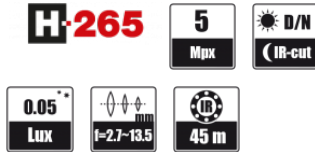

FUNCTIONS

KEY FEATURES

- •Resolution: 5 MPX
- •Lens: varifocal, f=2.7 ~ 13.5 mm/F1.8
- •support for Chrome, Firefox, Opera, Safari browsers
- •D/N function - IR cut filter
- •microSD card support
- •two-way audio
- •Min. Illumination: 0.05 lx (0 lx, IR on)
- •IR LED, range up to 45 m
- •"Two way power" - when connected to a PoE switch, it allows to power the low power receiver from the camera's power socket