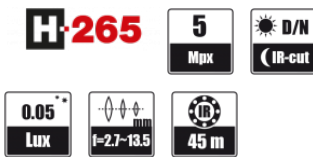

FUNCTIONS

KEY FEATURES

- •Resolution: 5 MPX
- •Lens: motorized, auto-focus function, f=2.7 ~ 13.5 mm/F1.8
- •support for Chrome, Firefox, Opera, Safari browsers
- •D/N function - IR cut filter
- •microSD card support
- •two-way audio
- •Min. Illumination: 0.05 lx (0 lx, IR on)
- •IR LED, range up to 45 m
- •"Two way power" - when connected to a PoE switch, it allows to power the low power receiver from the camera's power socket