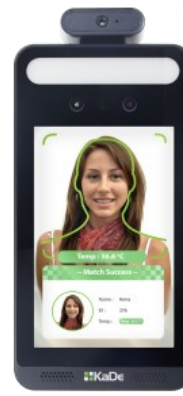

Professional terminal for remote body temperature measurement with face recognition and mask detection function

KDH-KZ6000FR-IP

6000

KaDe
IP

FUNCTIONS

H-265+

KEY FEATURES

- Detection of people with elevated temperatures
- Non-contact body temperature measurement using infrared
- Content analysis based on Deep Learning
- Configuration of the door unlocking mode
- Human-sounding voice prompt
- Web-server
- Detection of people not wearing masks
- Measuring accuracy up to +/- 0,3°C
- Alarm Outputs
- Data storage on SD card
- 8-inch LCD touch screen
- Two-way audio

DIMENSIONS

138 mm

301 mm

34 mm

OPERATING SYSTEM

OS	Embedded LINUX
Configuration	Via touch screen, via web-browser

DISPLAY

Display Screen	8-inch LCD touch screen
Resolution	1280x800
Contrast	500:1

TEMPERATURE MEASUREMENT

Measurement range	32~43°C
Measurement accuracy	± 0.3 °C
Measurement distance	0.25~0.75m

BUILT-IN CAMERA

Sensor	2 MPX, 1/2.8"
Lens	Dual-lens, f=3.97mm/F1.6
WDR	120db

FACE RECOGNITION