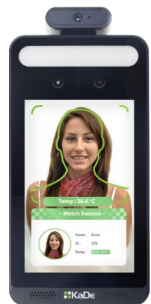

Professional terminal for remote body temperature measurement with face recognition and mask detection function

KDH-KZ6000FR-IP

6000

KaDe
IP

FUNCTIONS

H-265+

KEY FEATURES

- Detection of people with elevated temperatures
- Non-contact body temperature measurement using infrared
- Content analysis based on Deep Learning
- Configuration of the door unlocking mode
- Human-sounding voice prompt
- Web-server
- Detection of people not wearing masks
- Measuring accuracy up to +/- 0,3°C
- Alarm Outputs
- Data storage on SD card
- 8-inch LCD touch screen
- Two-way audio

DIMENSIONS

138 mm

301 mm

34 mm

OPERATING SYSTEM

OS	Embedded LINUX
Configuration	Via touch screen, via web-browser

DISPLAY

Display Screen	8-inch LCD touch screen
Resolution	1280x800
Contrast	500:1

TEMPERATURE MEASUREMENT

Measurement range	32~43°C
Measurement accuracy	± 0.3 °C
Measurement distance	0.25~0.75m

BUILT-IN CAMERA

Sensor	2 MPX, 1/2.8"
Lens	Dual-lens, f=3.97mm/F1.6
WDR	120db

FACE RECOGNITION