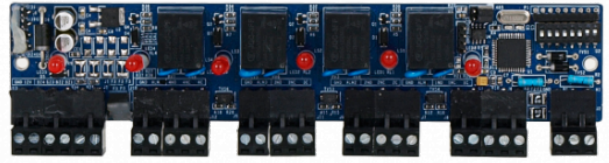

Extension module **KDH-MOD3000INOUT**

Extension module for standard controllers (3000 series), 4 relay outputs with 4 terminals for buzzers in readers.

This module only works with KS3000 series standard controllers with firmware higher than 10.1.

Do kontrolerów	KDH-KS3012-IP, KDH-KS3024-IP
Interfejs komunikacyjny	RS-485
Ilość wyjść	8
Rodzaj wyjść	relay, transistor
Ilość wejść	4