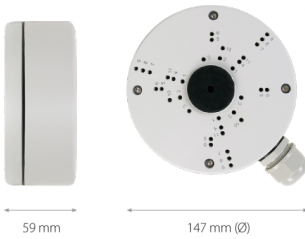

## Wall/ceiling mount bracket indoor/outdoor NVB-4000JB

### DIMENSIONS

Type	wall/ceiling mount adapter with cable gland, indoor/outdoor
Application	4000 series IP cameras and also 3000 series AHD cameras (detailed compatibility list available as a file to download in section "Downloadable Files")
Material	aluminium
Color	white
Load Capacity	3 kg
Dimensions (mm)	147 $\phi$ x 59 (height)
Weight	0.45 kg