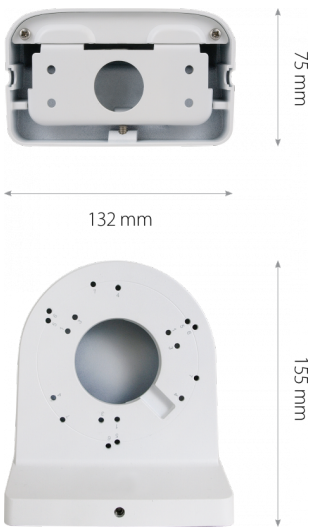

## Wall mount bracket, indoor/outdoor

### NVB-4000WB

#### DIMENSIONS

Type	wall mount cable-managed bracket, indoor/outdoor
Application	a detailed list of compatible cameras and other products can be found in the file available in the "Downloadable Files" section
Material	aluminium
Color	white
Load Capacity	2 kg
Dimensions (mm)	132 (W) x 75 (H) x 155 (D)
Weight	0.52 kg