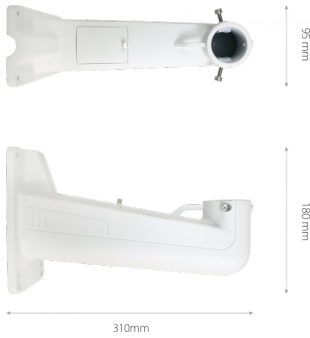

Wall mount bracket, indoor/outdoor

NVB-4020WB**DIMENSIONS**

Type	wall mount cable-managed bracket, indoor/outdoor
Application	for mounting the NVS-4020JBD adapter on the wall (accessory kit: NVB-4020WB and NVB-4020C)
Material	aluminium
Color	white
Load Capacity	10 kg
Dimensions (mm)	95 (W) x 180 (H) x 310 (L)
Weight	1.1 kg