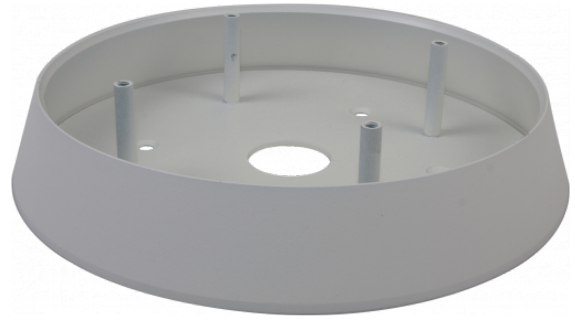

Wall/ceiling mount bracket indoor/outdoor

NVB-8060JB

Type	wall/ceiling mount bracket, indoor/outdoor
Application	8000 series Fisheye IP cameras (detailed list of compatible cameras and other products can be found on the website in the file in the "Downloads" tab)
Material	aluminium
Color	white
Load Capacity	4 kg
Dimensions (mm)	175 ϕ x 32 (height)
Weight	0.53 kg