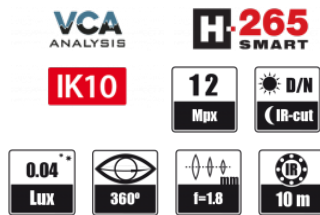

FUNCTIONS

KEY FEATURES

- •Resolution: 12 MPX
- •Lens: fisheye, f=1.8 mm/F2.4
- •D/N function - IR cut filter
- •Video content analysis
- •microSD card support
- •Min. illumination from 0.04 lx (0 lx, IR on)
- •IR LED, range up to 10 m