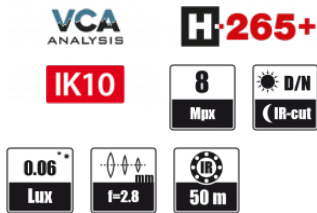

FUNCTIONS

KEY FEATURES

- •Resolution: 8 MPX (4K Ultra HD)
- •Lens: fixed focal, f=2.8 mm/F1.6
- •D/N function - IR cut filter
- •Video content analysis
- •microSD card support
- •WDR with double scan sensor
- •Min. Illumination: 0.06 lx (0 lx, IR on)
- •IR LED, range up to 50 m