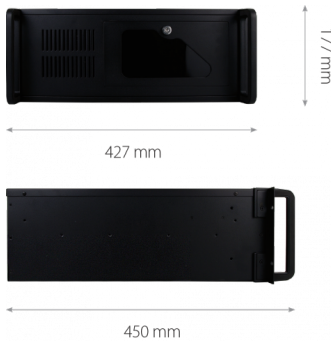

DIMENSIONS

RACK Mount 19"	4U
Video	
IP Camera Recording	120 channels at 1920x1080 (video+audio) using H.264 codec 150 channels at 1920x1080 (video+audio) using H.265 codec
Maximum Supported Camera Resolution	4000x3000
Supported Codes	H.264, H.264+, H.265, H.265+, MJPEG
Supported Cameras and Protocols	Novus, Novus fisheye, ONVIF, ONVIF fisheye, RTSP, RTSP fisheye
Dualstreaming Support	yes
Display	
Monitor Output	1 x HDMI 2.0b, 1 x Display Port 1.4, 1 x Dual link DVI-D (up to 3 monitors simultaneously)
Maximum Resolution	3 x 4K UltraHD
Audio	
Audio input	1 x Line in (3,5mm), 1 x Mic in(3,5mm)
Audio Output	1 x Line (3,5mm), 1 x HDMI, 1 x Display Port
Audio Input/Output in Cameras	Supports audio input/output build in cameras
Performance - H.264	
2MPX IP Camera	Recording up to: 120 main streams (while displaying: 8 sub streams) Display up to: 50 sub streams or 12 main streams (while recording: 50 main streams) Playback up to: 12 main streams (while recording: 50 main streams)
4MPX IP Camera	Recording up to: 70 main streams (while displaying: 8 sub streams) Display up to: 45 sub streams or 8 main streams (while recording: 45 main streams) Playback up to: 8 main streams (while recording: 45 main streams)
5MPX IP Camera	Recording up to: 60 main streams (while displaying: 8 sub streams) Display up to: 45 sub streams or 6 main streams (while recording: 45 main streams) Playback up to: 6 main streams (while recording: 45 main streams)
8MPX IP Camera	Recording up to: 40 main streams (while displaying: 8 sub streams) Display up to: 40 sub streams or 4 main streams (while recording: 40 main streams) Playback up to: 4 main streams (while recording: 40 main streams)
12MPX IP Camera	Recording up to: 35 main streams (while displaying: 8 sub streams) Display up to: 35 sub streams or 4 main streams (while recording: 35 main streams) Playback up to: 4 main streams (while recording: 35 main streams)
Performance - H.265	
2MPX IP Camera	Recording up to: 150 main streams (while displaying: 8 sub streams) Display up to: 30 sub streams or 8 main streams (while recording: 30 main streams) Playback up to: 8 main streams (while recording: 30 main streams)
4MPX IP Camera	Recording up to: 100 main streams (while displaying: 8 sub streams) Display up to: 30 sub streams or 4 main streams (while recording: 30 main streams) Playback up to: 4 main streams (while recording: 30 main streams)
5MPX IP Camera	Recording up to: 80 main streams (while displaying: 8 sub streams) Display up to: 35 sub streams or 4 main streams (while recording: 35 main streams) Playback up to: 4 main streams (while recording: 35 main streams)
8MPX IP Camera	Recording up to: 75 main streams (while displaying: 8 sub streams) Display up to: 35 sub streams or 2 main streams (while recording: 35 main streams) Playback up to: 2 main streams (while recording: 35 main streams)
12MPX IP Camera	Recording up to: 56 main streams (while displaying: 8 sub streams) Display up to: 20 sub streams or 2 main streams (while recording: 20 main streams) Playback up to: 2 main streams (while recording: 20 main streams)
Recording	
Recording Mode	Continuous, Schedule, Panic, Triggered: manually, by alarm input, motion detection, video analysis, POS, temerature alarm
Schedule	individual settings for: each camera, each day of the week, specific days (holidays etc.), configuration with an accuracy of: 15 min, possibility of combining individual recording modes
Prealarm/Postalarm	Up to: 30s / Up to: 600s
Playback	
Recorded Data Search	By Date/Time, Events, "Text-in"
Backup	
Backup Methods	USB port (HDD lor Flash drive), Network
Backup File Format	JPEG, BMP, AVI, NMS
HDD	
Internal storage for system	1 x SSD NVMe
Internal Storage for Recording	6 available bays for 3,5" HDD surveillance grade storage media
Alarms	
Alarm Input/output in cameras	support of alarm input and output built in cameras
Motion detection	support of motion detection built in cameras
Video Analytics	supported built in analytics in camera
Temperature alarm	support of temperature alarm built in cameras
Licence plate recognition (LPR)	support of selected image analysis functions available in the camera
System Reactions to Alarm Events	e-mail, Screen Message, Recording Activation, PTZ
Network	
Network Interface	1 x Ethernet - RJ45 interface, 10/100/1000/2500 Mbit/s
Network Throughput	up to 350Mbit/s from all cameras, up to 350Mbit/s to all client stations, Max network throughput: 350Mbit/s for each network card
Network Protocols Support	HTTP, TCP/IP, IPv4/v6, UDP, HTTPS, FTP, DHCP, DNS, DDNS, NTP, RTSP, SAMBA
Compatible Mobile Applications	NMS Mobile
PTZ	
PTZ Functions	pan, tilt, zoom, preset commands, patterns, tours, auto-scans, focus, iris
Additional interfaces	
USB Ports	4 x USB 2.0, 4 x USB 3.2, 1 x USB 3.2 Type-C
Operating System	
Operating System	Microsoft Windows 10 Pro
Recording and Surveillance System	NMS (Novus Management System)
Additional Software	Internet Explorer