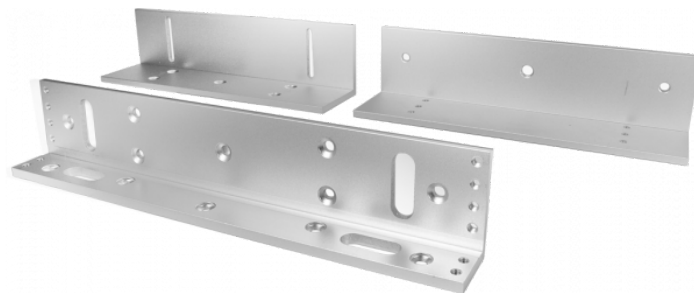

ZL Bracket

KDA-BZL280-II

Mounting bracket ZL for elektromagnetic lock KDA-LOCK280DZC-II.

List of electromagnetic lock and compatybile brackets

Electromagnetic lock	"ZLC" type bracket	"L" type bracket	"ZL" type bracket	"U" type bracket
KDA-LOCK180Z-II	-	KDA-BL180-II	KDA-BZL180-II	KDA-BU180
KDA-LOCK280DZC-II	KDA-BZLC280	KDA-BL280-II	KDA-BZL280-II	
KDA-LOCK350DZC	-	KDA-BL350	KDA-BZL350	
KDA-LOCK500DZC-II	-	KDA-BL500-II	KDA-BZL500-II	