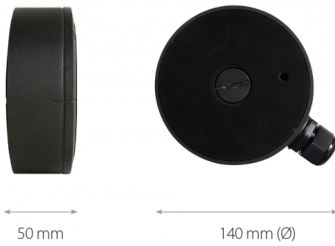

Wall/ceiling mount bracket indoor/outdoor

NVB-6035JB/7043

DIMENSIONS

Type	wall/ceiling mount adapter with cable gland, indoor/outdoor
Application	selected 6000 IP series models of camera (detailed list of compatible cameras and other products can be found on the website in the file in the "Downloads" tab)
Material	aluminium
Color	gray
Load Capacity	10 kg
Degree of Protection	IP 66
Dimensions (mm)	140 \varnothing x 50 (height)
Weight	0.5 kg