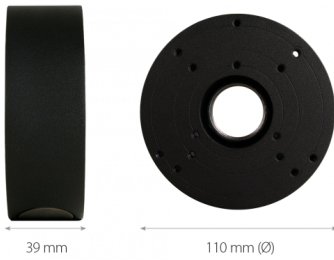

Wall/ceiling mount bracket indoor

NVB-6050JB/7043

DIMENSIONS

Type	wall/ceiling mount bracket, indoor
Application	selected 6000 IP series models of camera (detailed list of compatible cameras and other products can be found on the website in the file in the "Downloads" tab)
Material	aluminum alloy
Color	gray
Load Capacity	3 kg
Dimensions (mm)	110 ϕ x 39 (height)
Weight	0.3 kg