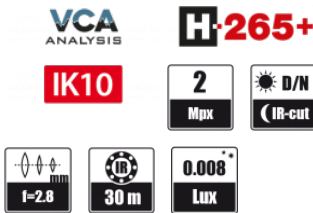

### KEY FEATURES

- Resolution: 2 MPX
- Lens: fixed focal, f=2.8 mm/F1.6
- D/N function - IR cut filter
- Video content analysis
- microSD card support
- Min. Illumination: 0.008 lx (0 lx, IR on)
- IR LED, range up to 30 m