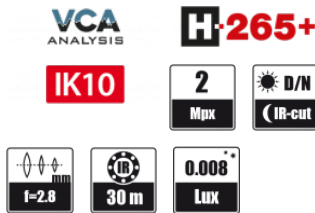

FUNCTIONS

KEY FEATURES

- •Resolution: 2 MPX
- •Lens: fixed focal, f=2.8 mm/F1.6
- •D/N function - IR cut filter
- •Video content analysis
- •microSD card support
- •Min. Illumination: 0.008 lx (0 lx, IR on)
- •IR LED, range up to 30 m