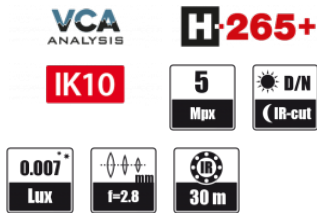

### KEY FEATURES

- Resolution: 5 MPX
- Lens: fixed focal, f=2.8 mm/F1.6
- MicroSD card support
- D/N function - IR cut filter
- Video content analysis
- microSD card support
- WDR with double scan sensor
- Min. Illumination from 0.007 lx (0 lx, IR on)
- IR LED, range up to 30 m